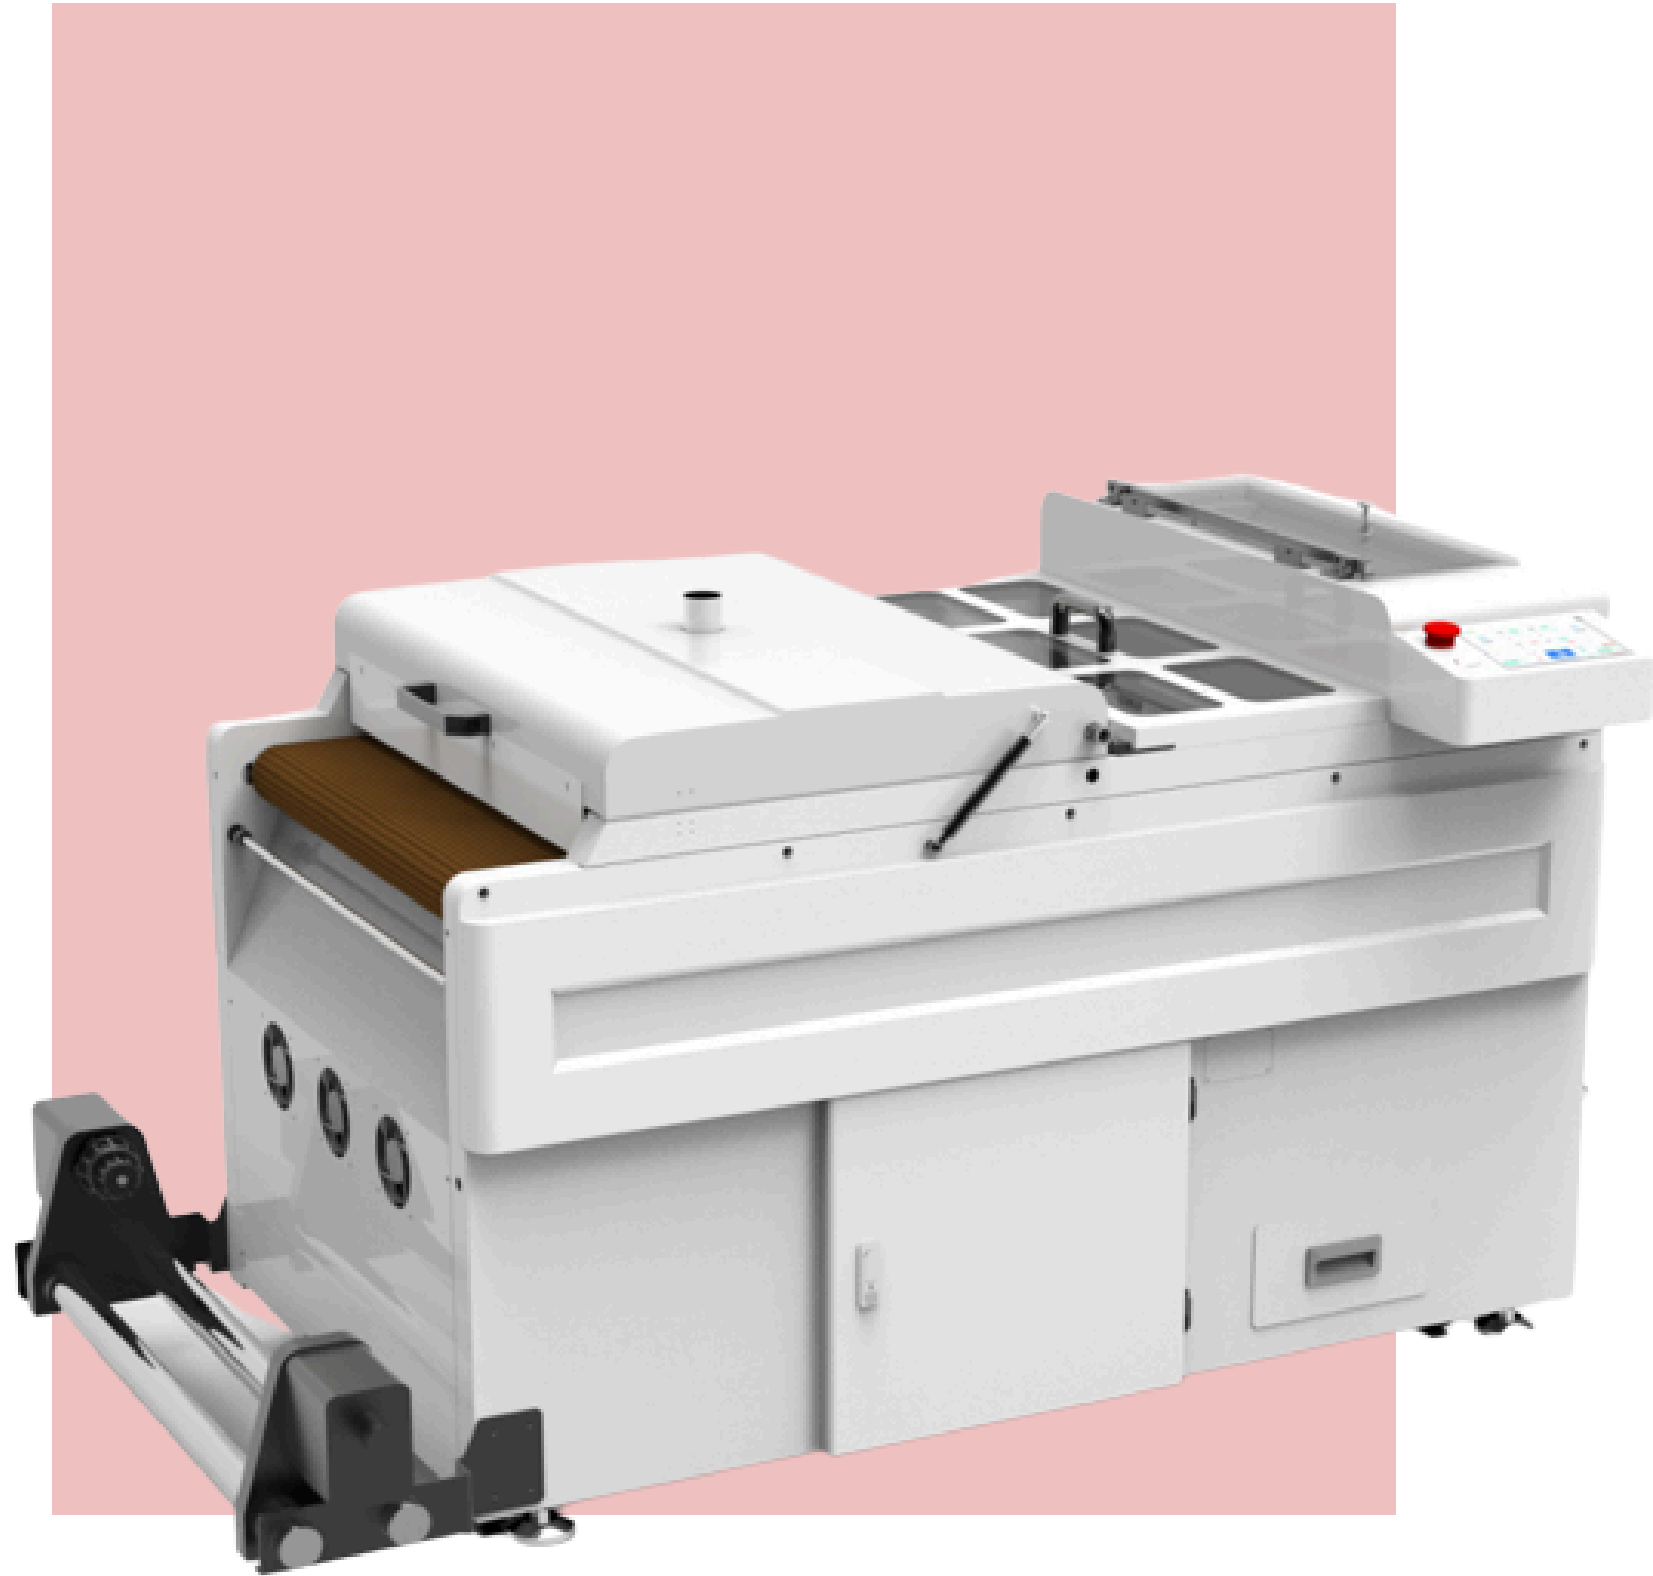

# *About us*

Shagun Enterprise made a significant advancement in 2022 by introducing DTF (Direct to Film) machines, which received a positive response from our customers. Based on valuable customer feedback and market demand, we launched several advanced products in the sublimation segment, including 12 and 16 print head models. In the Direct on Fabric segment, we also introduced the 16-head Ricoh Gen-6 printer. Compared to 2022, we have exceeded our targets by three times, thanks to the support of our loyal customers, distributors, and dedicated staff. After achieving success in Gujarat, we expanded to Delhi, Punjab, Haryana, West Bengal, Maharashtra, and Tamil Nadu, and are now planning for PAN India expansion.